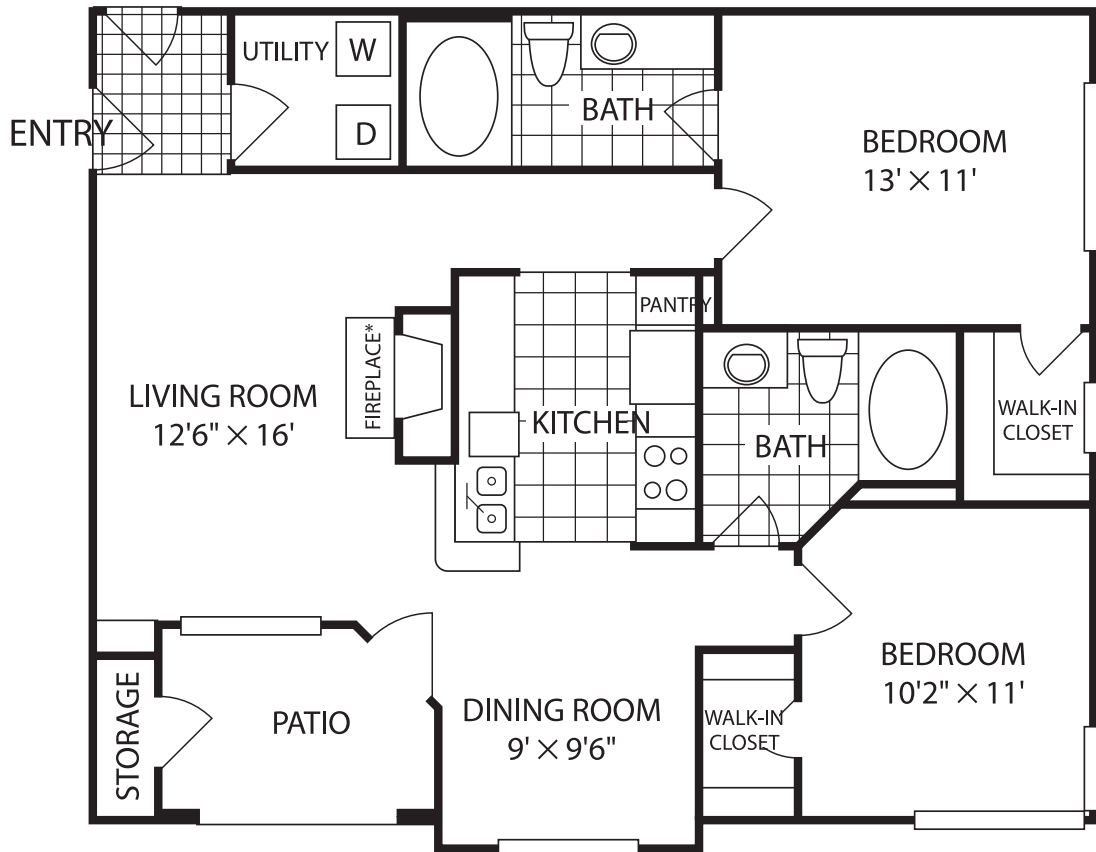

TO GARAGE (no entry closet)

Upgrade  
Approx. 974 sq. ft.

[www.prometheusreg.com](http://www.prometheusreg.com)

Emerald Park Luxury Apartment Homes—Glandore 974 sf

5050 Hacienda Drive  
Dublin, CA 94568

We reserve the right to modify plans, features and specifications without notice or obligation. Measurements and square footage are approximate and should not be relied upon. Each floorplan is an artist's conception and is not to scale.