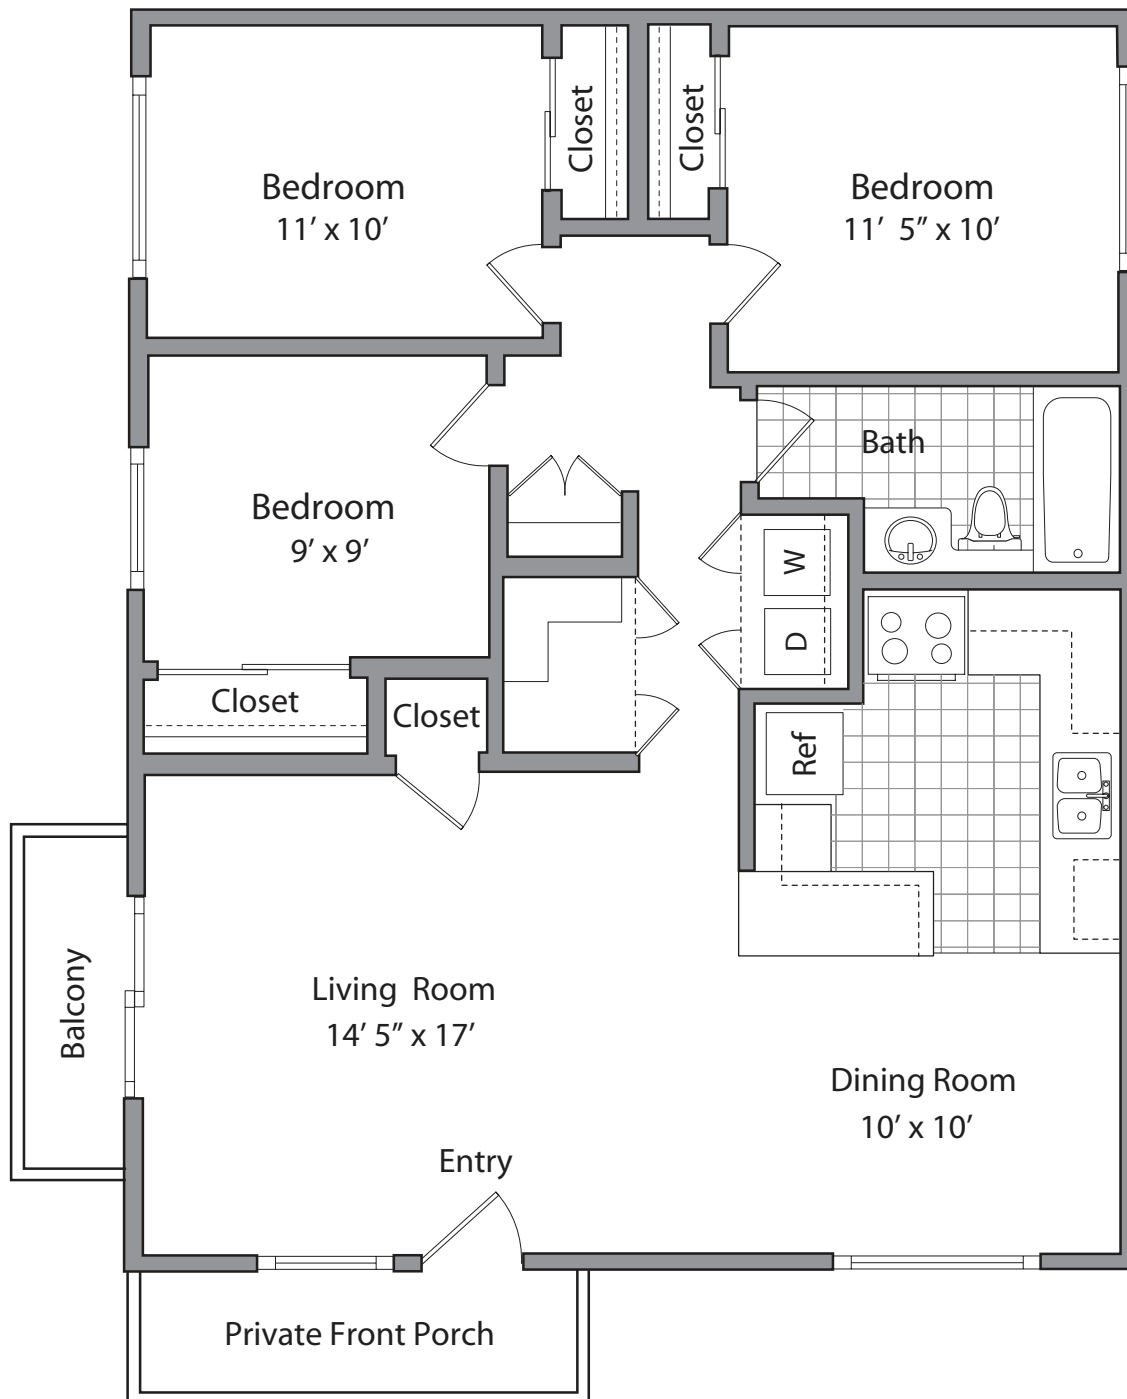

Chesapeake Point Apartments

PORTSMOUTH | APPROX. 1,064 SQ FT

1633 MARINA COURT, SAN MATEO, CA 94403 / 650.341.6407 / CHESAPEAKEPOINT@PROMETHEUSR. EG.COM
WWW.CHESAPEAKEPOINT.COM

We reserve the right to modify plans, features and specifications without notice of obligation. Measurements and square footage are approximate and should not be relied upon. Each floorplan is an artist's conception and is not to scale.