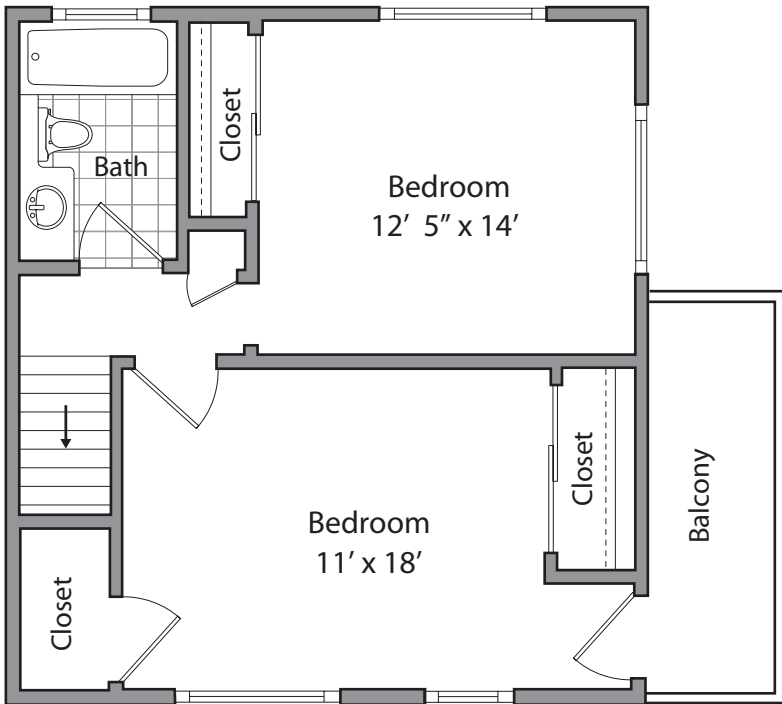

Chesapeake Point Apartments

GEORGETOWN | APPROX. 1,094 SQ FT

1633 MARINA COURT, SAN MATEO, CA 94403 / 650.341.6407 / CHESAPEAKEPOINT@PROMETHEUSR EG.COM
WWW.CHEESAPEAKEPOINT.COM

We reserve the right to modify plans, features and specifications without notice of obligation. Measurements and square footage are approximate and should not be relied upon. Each floorplan is an artist's conception and is not to scale.