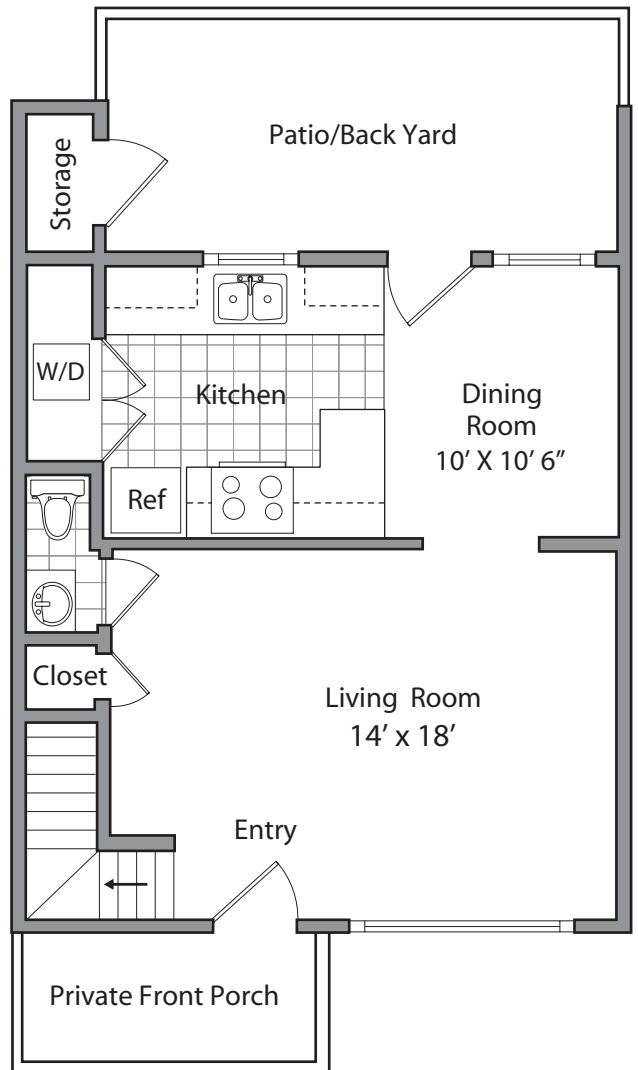

Chesapeake Point Apartments

GEORGETOWN | APPROX. 1,094 SQ FT

1633 MARINA COURT, SAN MATEO, CA 94403 / 650.341.6407 / CHESAPEAKEPOINT@PROMETHEUSR EG.COM
WWW.CHEESAPEAKEPOINT.COM

We reserve the right to modify plans, features and specifications without notice of obligation. Measurements and square footage are approximate and should not be relied upon. Each floorplan is an artist's conception and is not to scale.