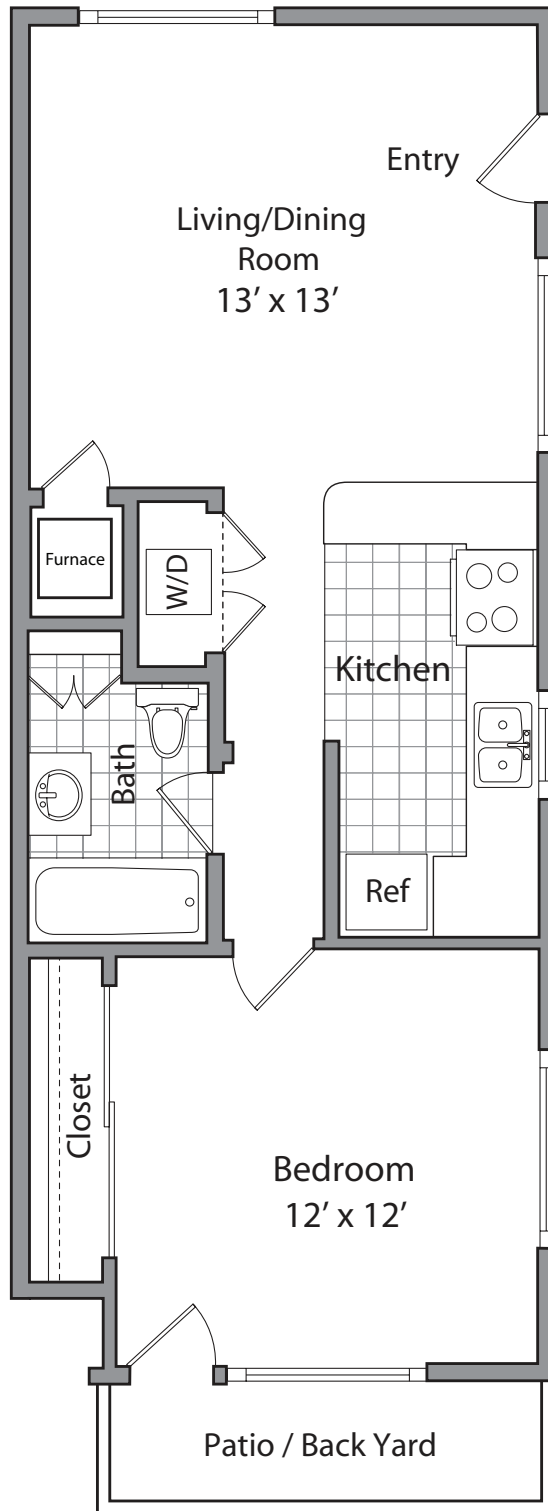

# Chesapeake Point Apartments

NEWPORT | APPROX. 650 SQ FT

1633 MARINA COURT, SAN MATEO, CA 94403 / 650.341.6407 / CHESAPEAKEPOINT@PROMETHEUSR EG.COM  
WWW.CHESAPEAKEPOINT.COM

We reserve the right to modify plans, features and specifications without notice of obligation. Measurements and square footage are approximate and should not be relied upon. Each floorplan is an artist's conception and is not to scale.